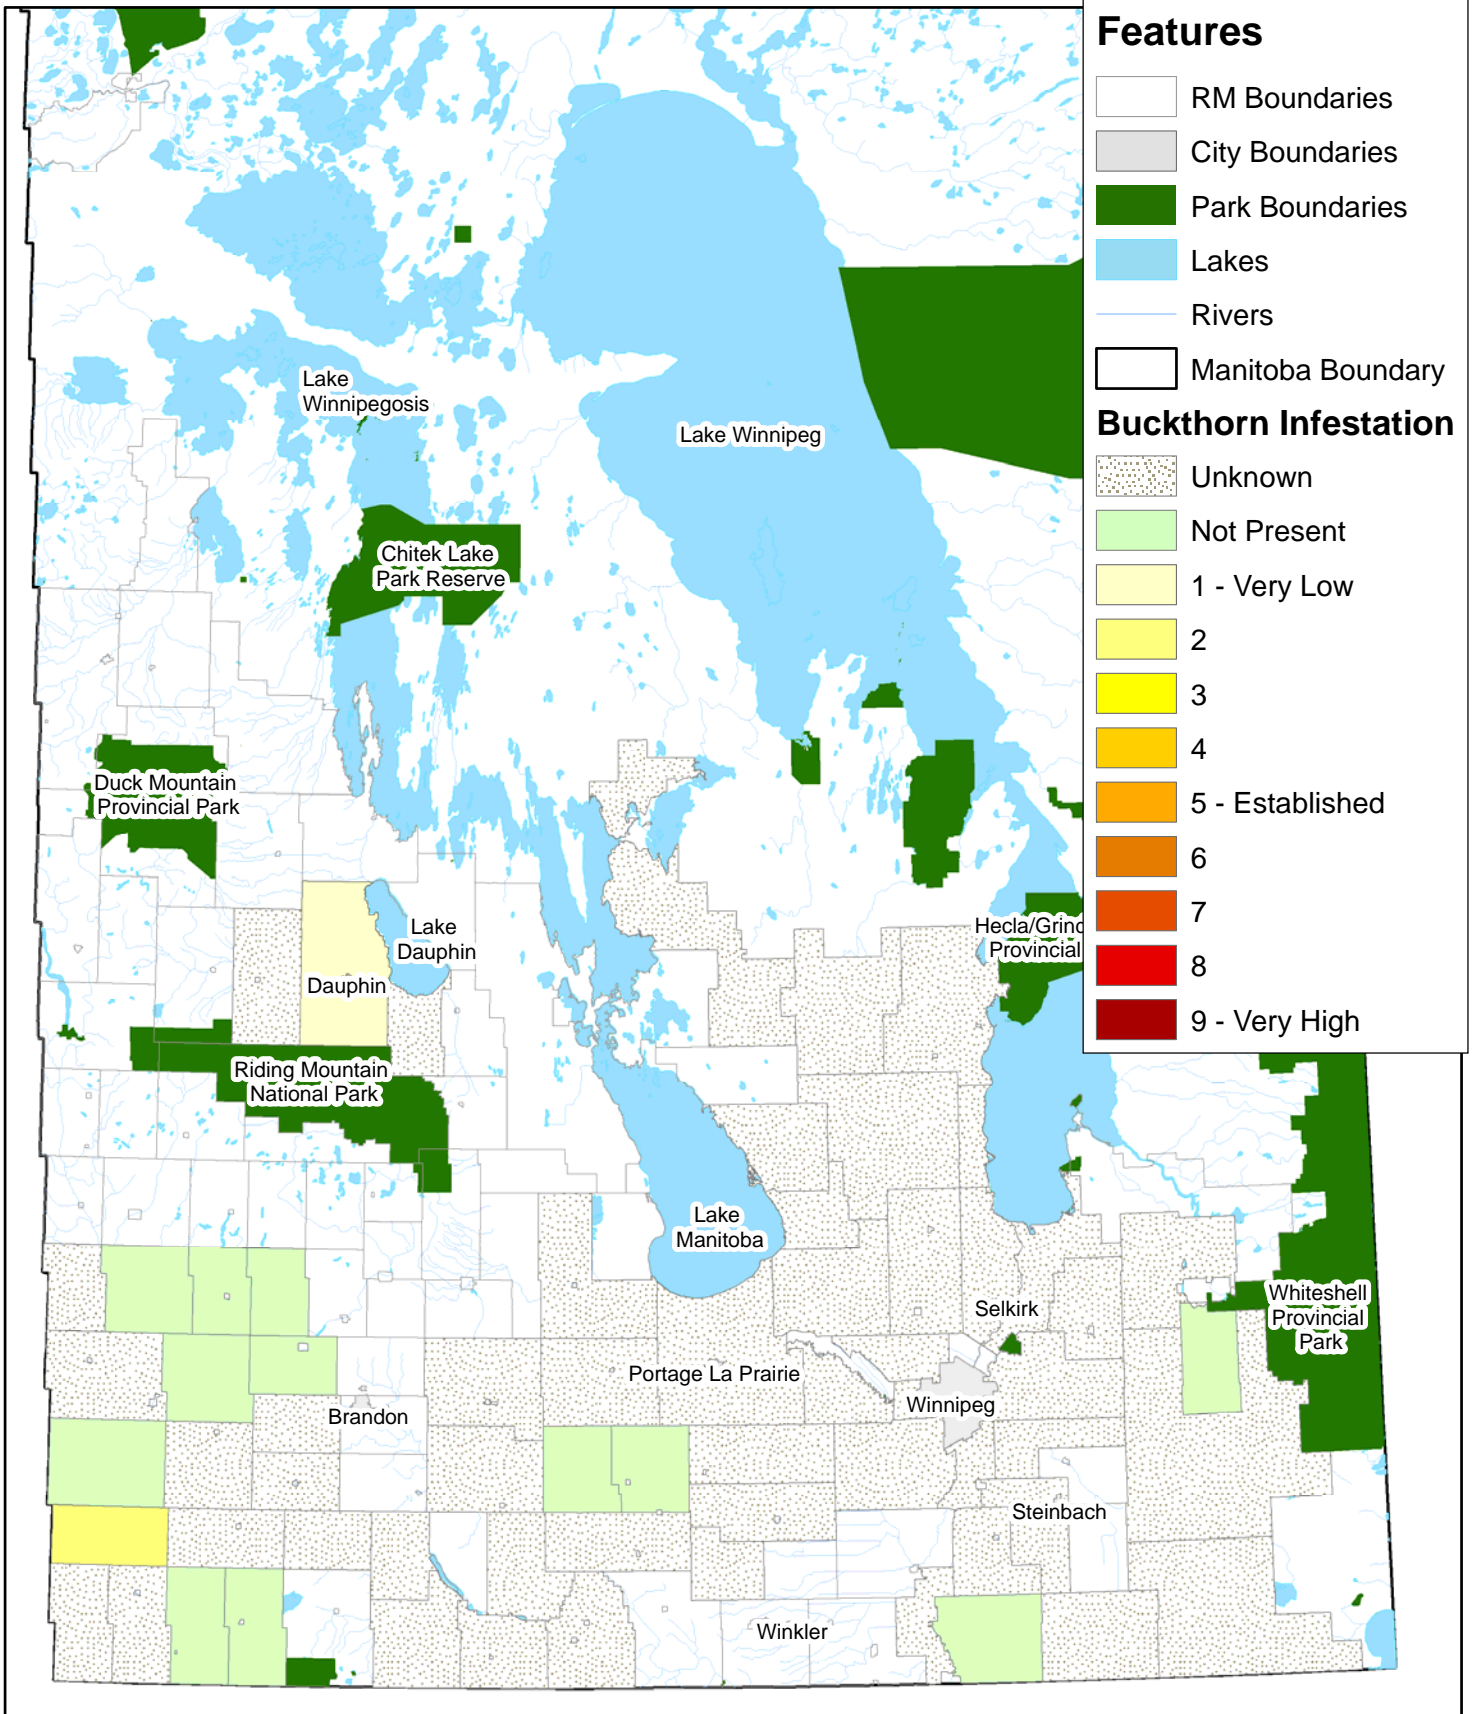

European Buckthorn (MWSA Survey) Infestations in Manitoba, 2009

50 25 0 50 Kilometers

Features

- RM Boundaries
- City Boundaries
- Park Boundaries
- Lakes
- Rivers
- Manitoba Boundary

Buckthorn Infestation

- Unknown
- Not Present
- 1 - Very Low
- 2
- 3
- 4
- 5 - Established
- 6
- 7
- 8
- 9 - Very High

Manitoba Weed Supervisors Association